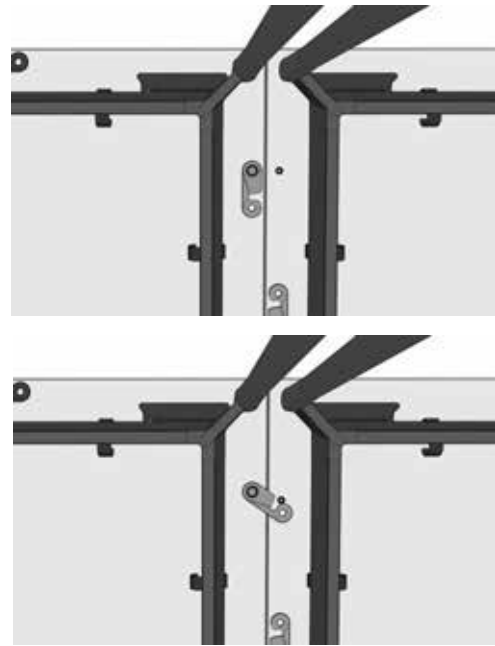

## LIGHT-SCALE FRAME WITH INTENSE CAPABILITY

Rigid, lightweight frame with full-perimeter accessory connectivity. Tighten two fasteners per rail, then snap accessories to the frame.

## CLIP-ON TOP STANDARD

No more worksurface screws! Pre-attached components align and securely clamp worksurface to frame. Entire table sets up in less than 90 seconds.

## SWIVEL + LATCH GANGING CONNECTORS STANDARD

Rectangle and square tables gang side to side,  
face to face, or all sides.