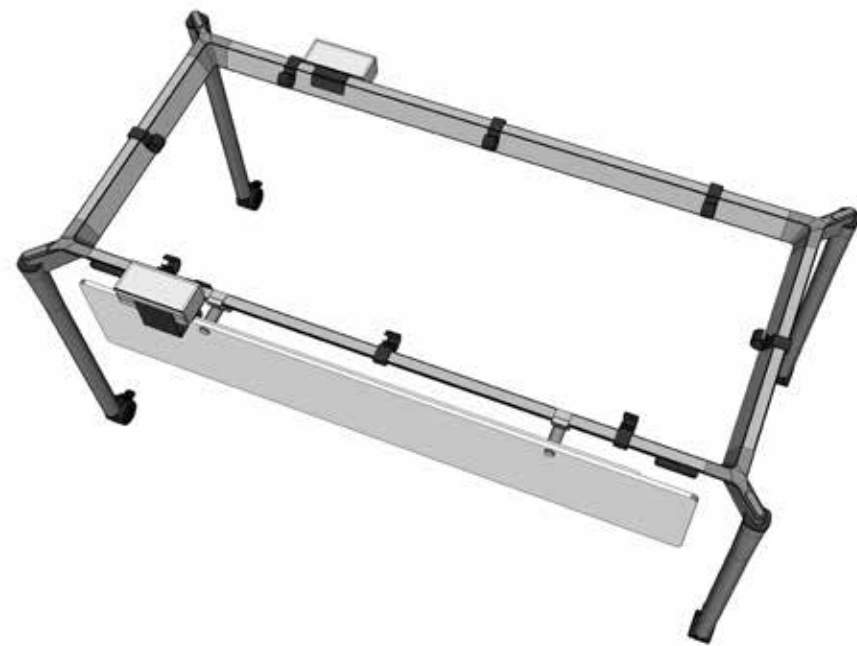

## STEEL TRAPEZOID FRAME RAILS

Lightweight, high-strength rails with integral connectors  
provide increased capability and differentiation.

## **CABLE MANAGEMENT CLIPS** STANDARD

Route cords and cables anywhere on frame interior,  
before or after worksurface installation.

## LIGHT-SCALE FRAME WITH INTENSE CAPABILITY

Rigid, lightweight frame with full-perimeter accessory connectivity. Tighten two fasteners per rail, then snap accessories to the frame.

## CLIP-ON TOP STANDARD

No more worksurface screws! Pre-attached components align and securely clamp worksurface to frame. Entire table sets up in less than 90 seconds.