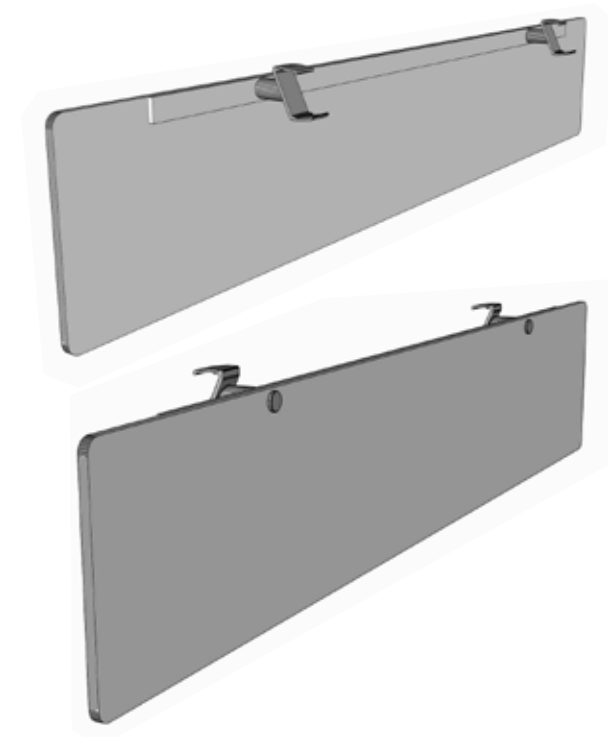

PET FELT MODESTY PANEL

Just clip onto frame, installs in seconds without screws or tools.