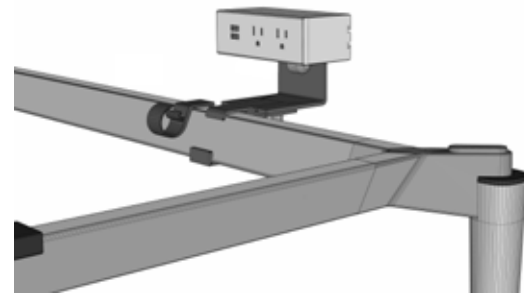

## CLIP-ON TOP STANDARD

No more worksurface screws! Pre-attached components align and securely clamp worksurface to frame. Entire table sets up in less than 90 seconds.

## SWIVEL + LATCH GANGING CONNECTORS STANDARD

Rectangle and square tables gang side to side,  
face to face, or all sides.

## PET FELT MODESTY PANEL

Just clip onto frame, installs in seconds without screws or tools.

## ABOVE-SURFACE POWER

Clamps to frame in seconds, no screws or tools.  
Relocates without removing worksurface.