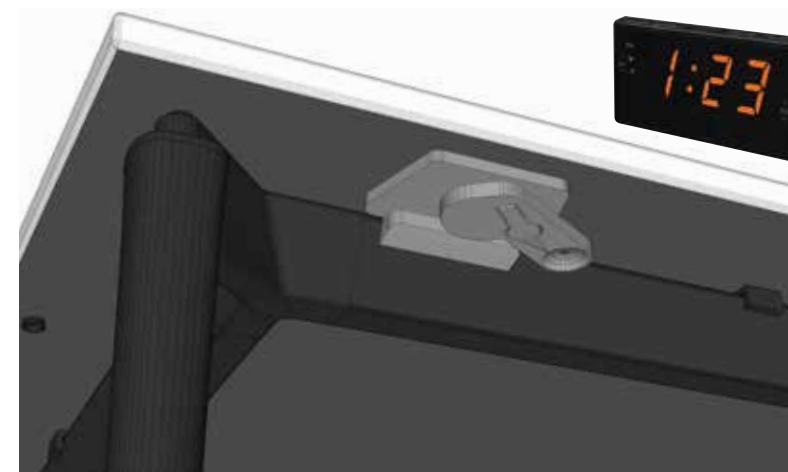

## **FULL-WIDTH CABLE NET**

Quickly stow and conceal cords and chargers.  
Hooks to cable management clips.

## LIGHT-SCALE FRAME WITH INTENSE CAPABILITY

Rigid, lightweight frame with full-perimeter accessory connectivity. Tighten two fasteners per rail, then snap accessories to the frame.

## CLIP-ON TOP STANDARD

No more worksurface screws! Pre-attached components align and securely clamp worksurface to frame. Entire table sets up in less than 90 seconds.

## SWIVEL + LATCH GANGING CONNECTORS STANDARD

Rectangle and square tables gang side to side,  
face to face, or all sides.