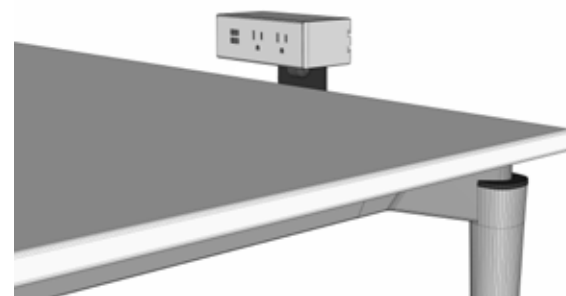

## CLIP-ON TOP STANDARD

No more worksurface screws! Pre-attached components align and securely clamp worksurface to frame. Entire table sets up in less than 90 seconds.

## SWIVEL + LATCH GANGING CONNECTORS STANDARD

Rectangle and square tables gang side to side,  
face to face, or all sides.

## ABOVE-SURFACE POWER

Clamps to frame in seconds, no screws or tools.  
Relocates without removing worksurface.